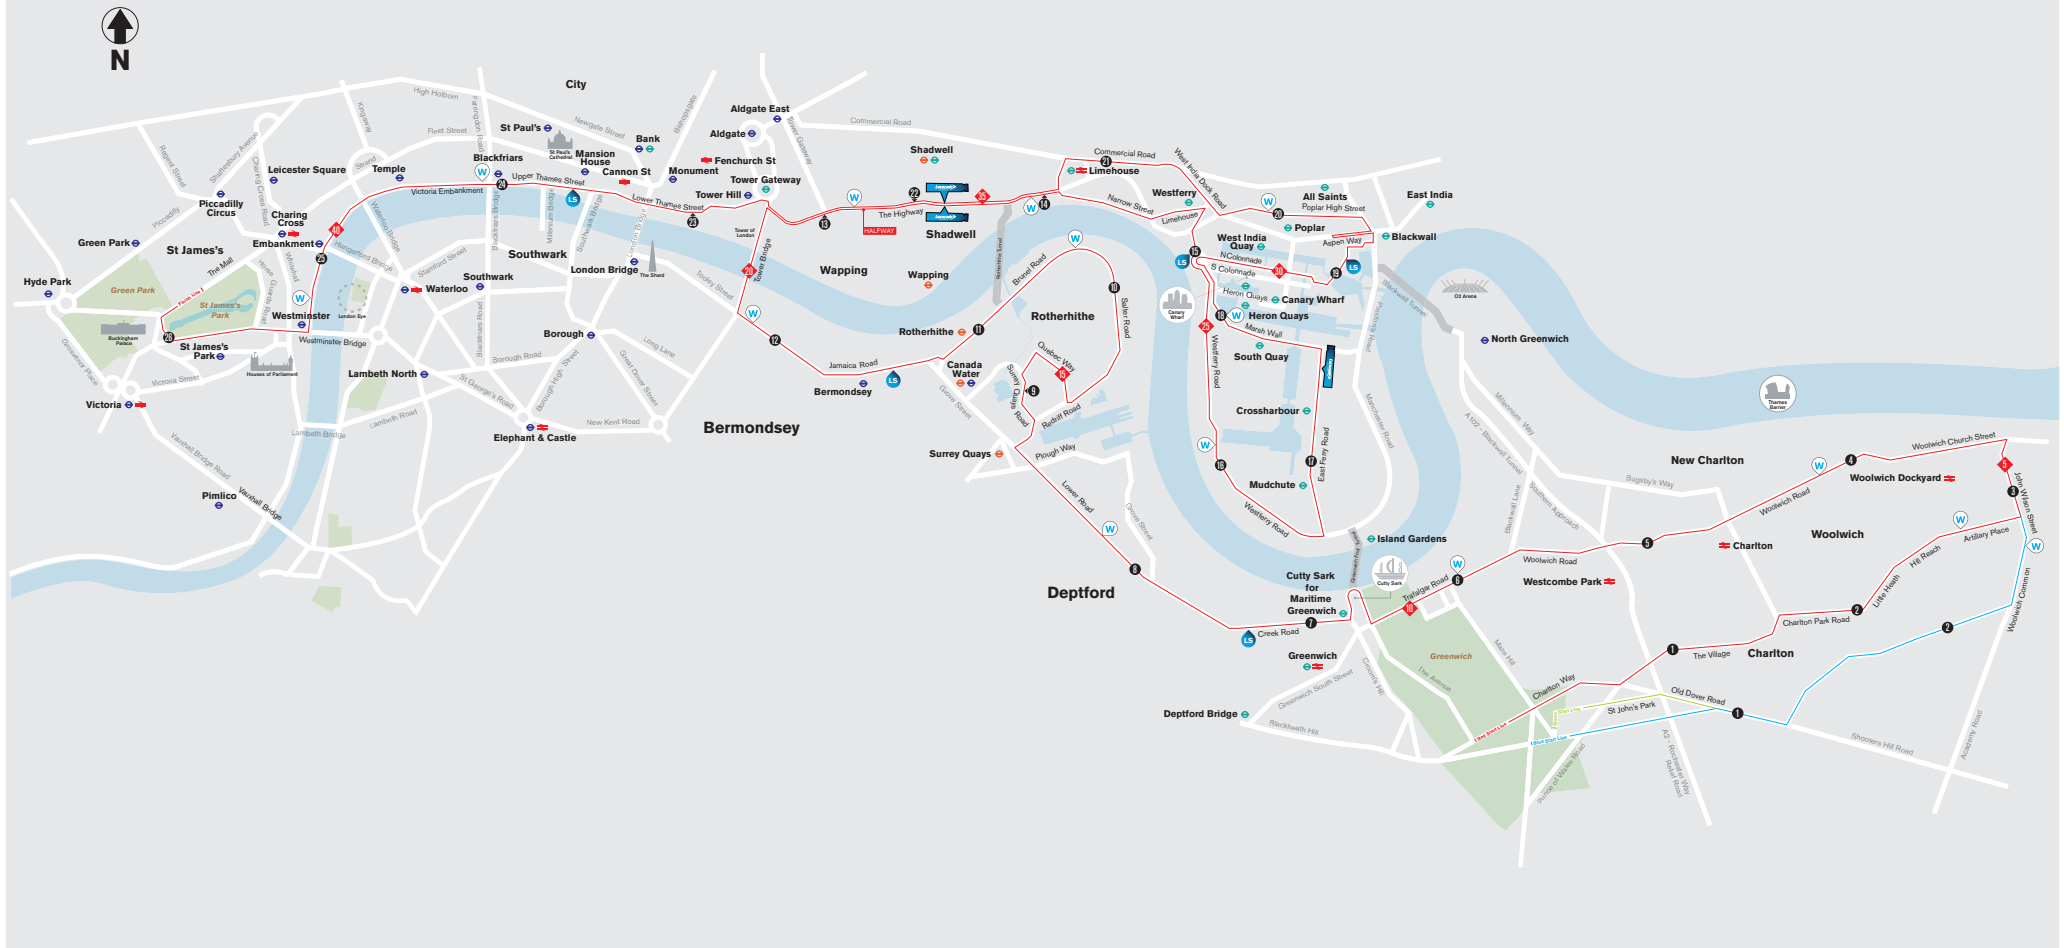

COURSE MAP

BRIDGE CLOSURE TIMES	
TOWER BRIDGE	08:00 - 19:00
LONDON BRIDGE	06:30 - 19:00
SOUTHWARK BRIDGE	06:30 - 19:00
WATERLOO BRIDGE	06:30 - 19:00
WESTMINSTER BRIDGE	06:30 - 19:00

KEY

- Buxton Natural Spring Water
- Lucozade Sports drink
- Lucozade Gel Station
- Mile Marker
- Music on course
- KM Marker
- The Route